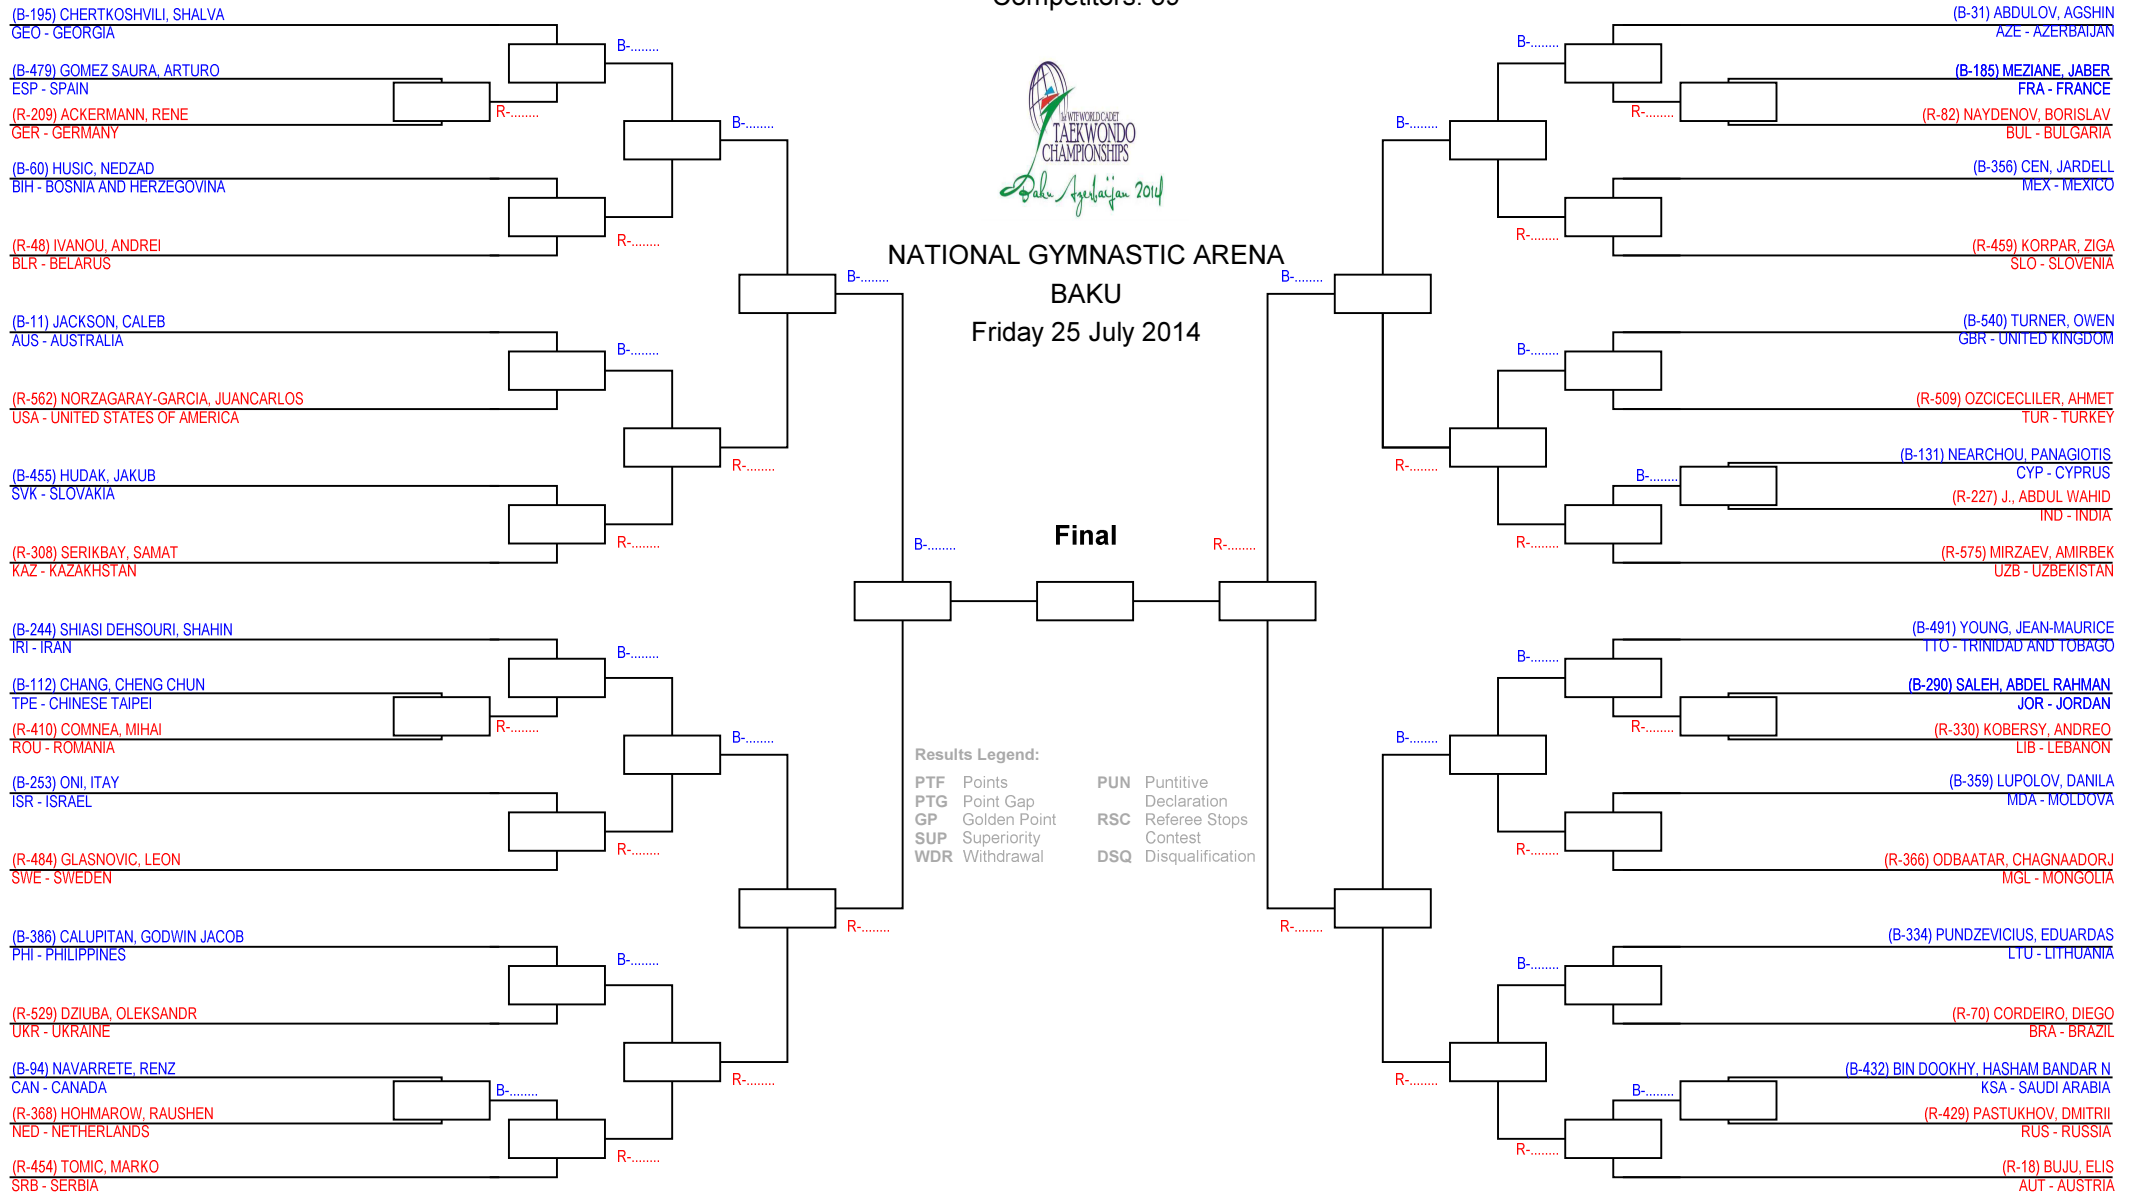

## Cadets Male A -41

Competitors: 39

NATIONAL GYMNASIUM ARENA

BAKU

Friday 25 July 2014

Final

**Results Legend:**

PTF	Points	PUN	Punitive Declaration
PTG	Point Gap	RSC	Referee Stops Contest
GP	Golden Point	WDR	Withdrawal
SUP	Superiority	DSQ	Disqualification