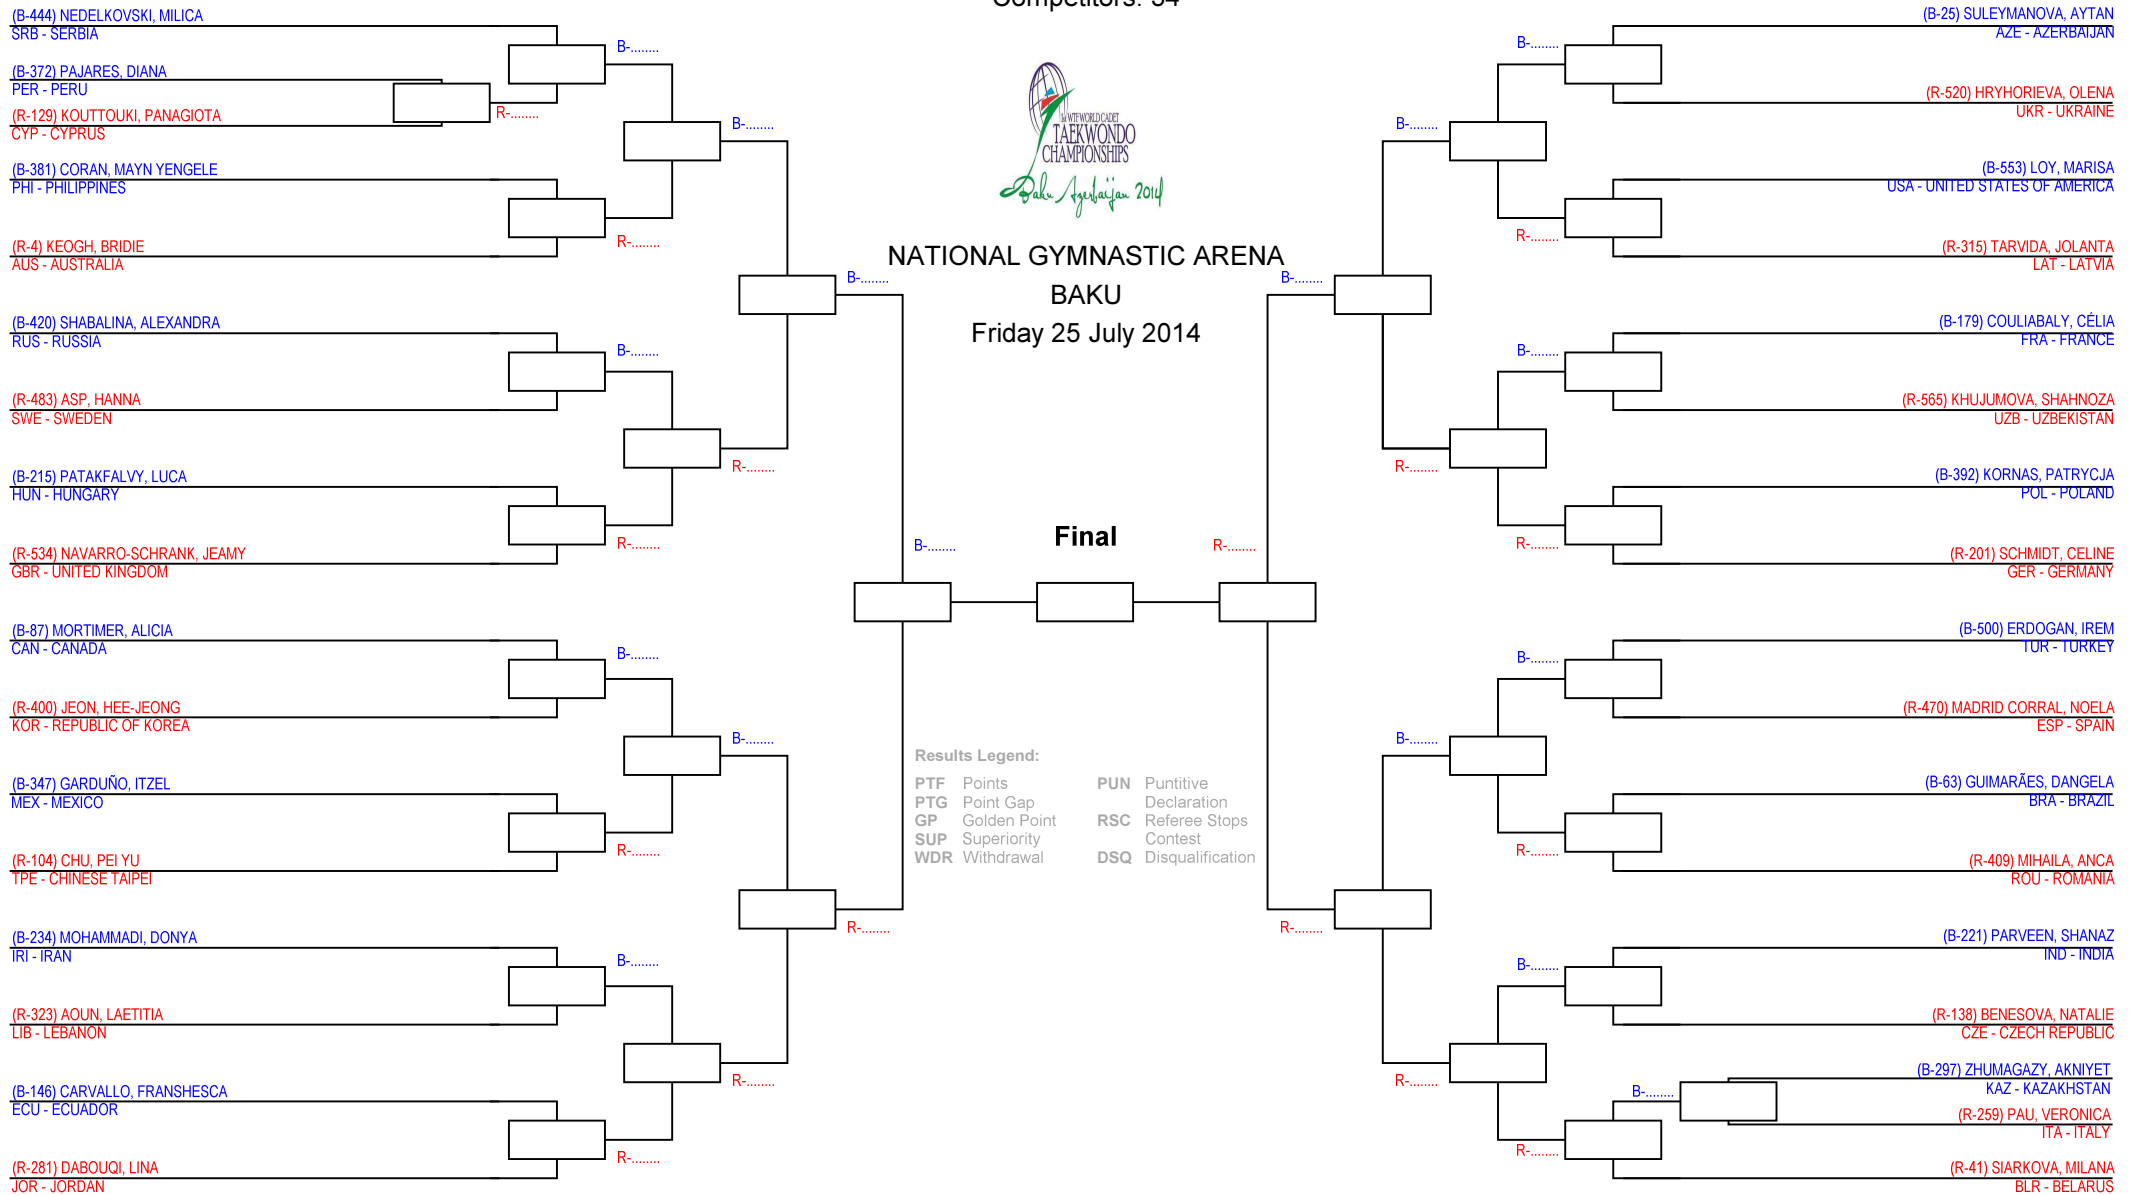

## Cadets Female A -44

Competitors: 34

NATIONAL GYMNASIUM ARENA

BAKU

Friday 25 July 2014

Final

Results Legend:

PTF	Points	PUN	Punitive Declaration
PTG	Point Gap	RSC	Referee Stops Contest
GP	Golden Point	DSQ	Disqualification
SUP	Superiority		
WDR	Withdrawal		