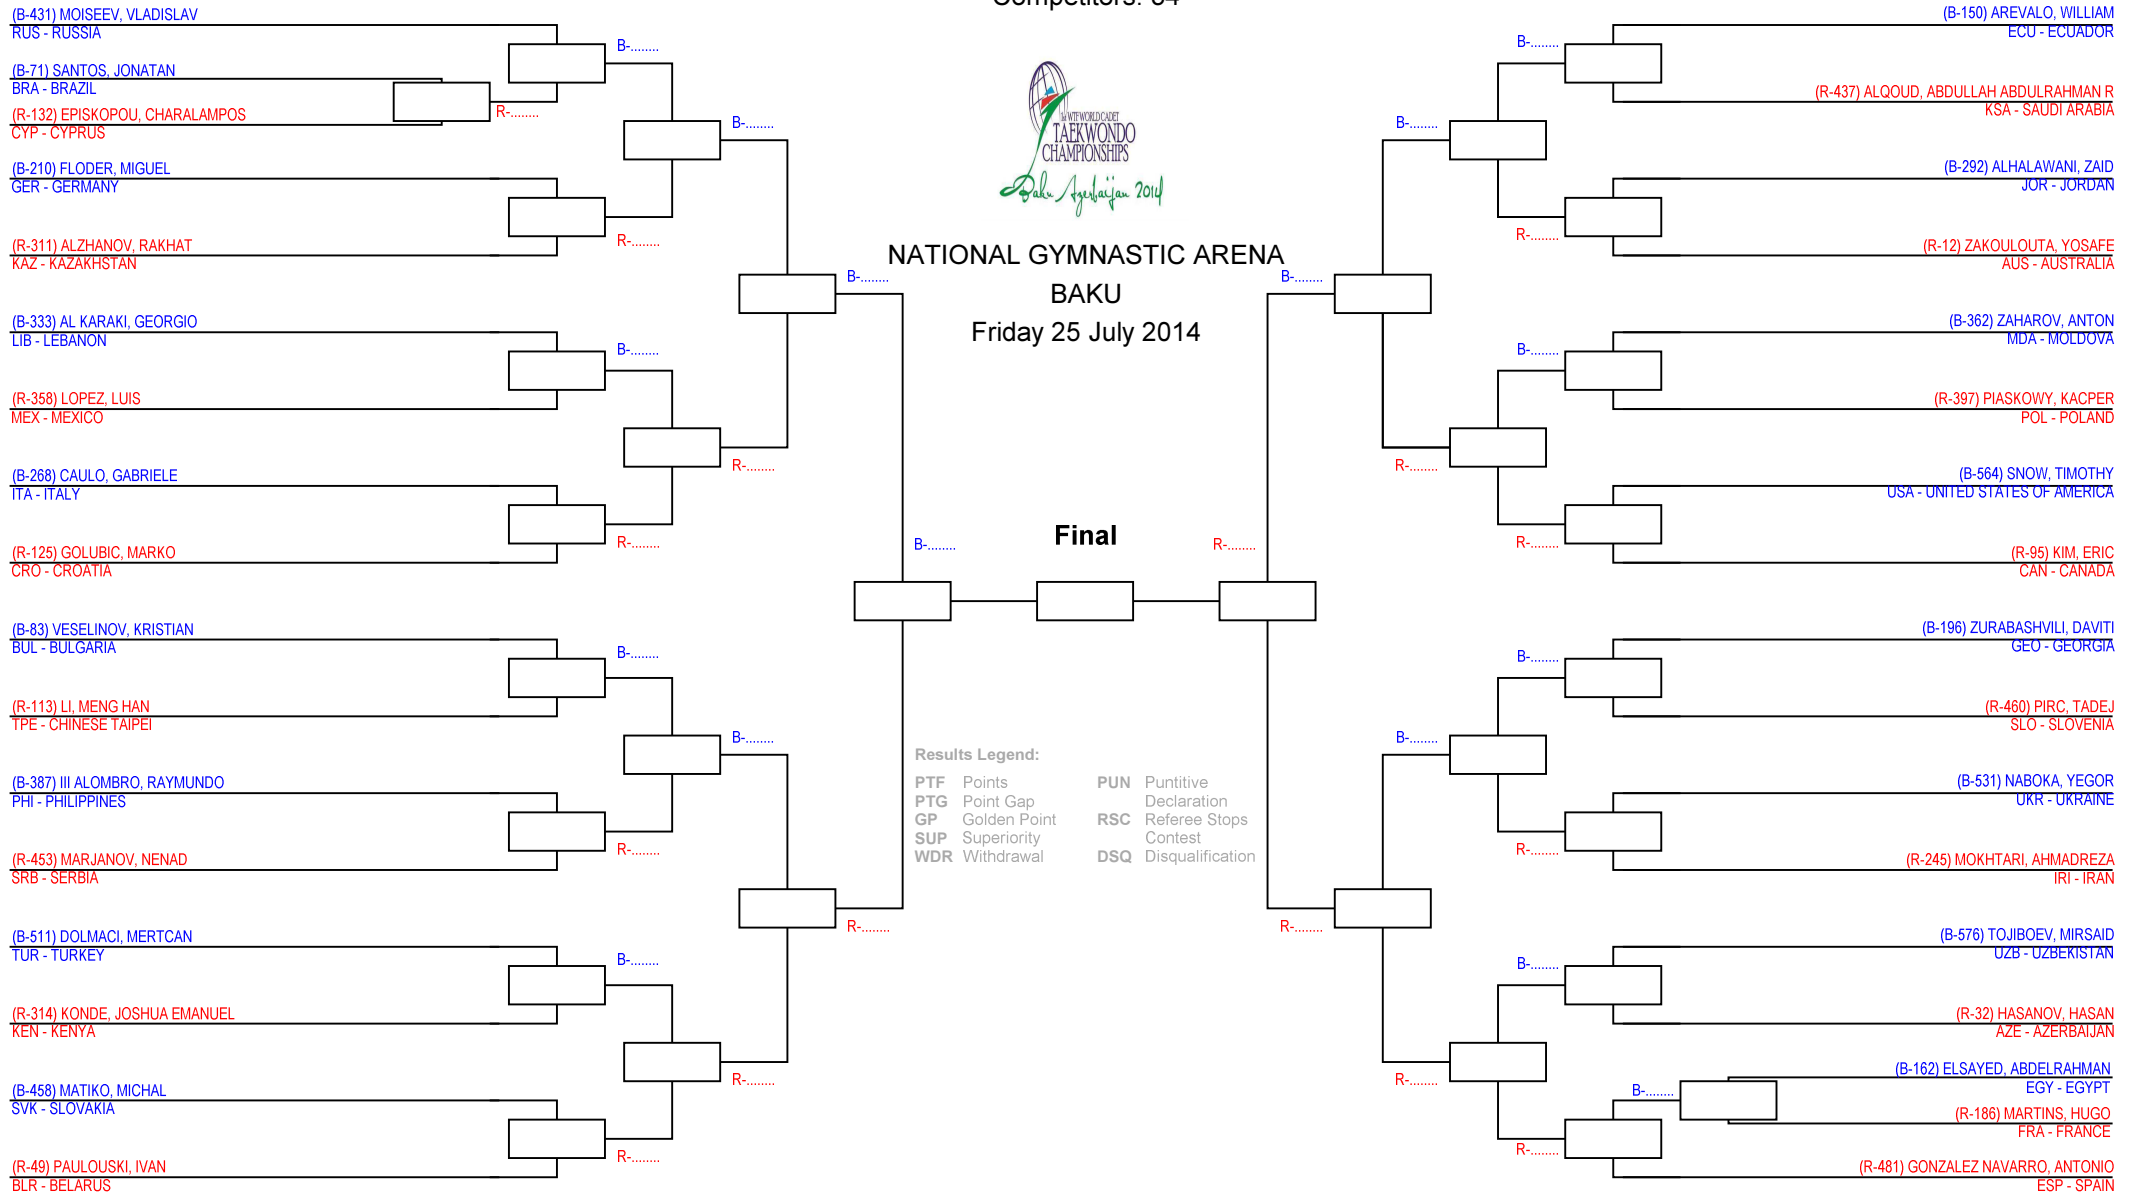

## Cadets Male A -45

Competitors: 34

NATIONAL GYMNASIUM ARENA

BAKU

Friday 25 July 2014

Final

**Results Legend:**

PTF	Points	PUN	Punitive Declaration
PTG	Point Gap	RSC	Referee Stops Contest
GP	Golden Point	DSQ	Disqualification
SUP	Superiority		
WDR	Withdrawal		