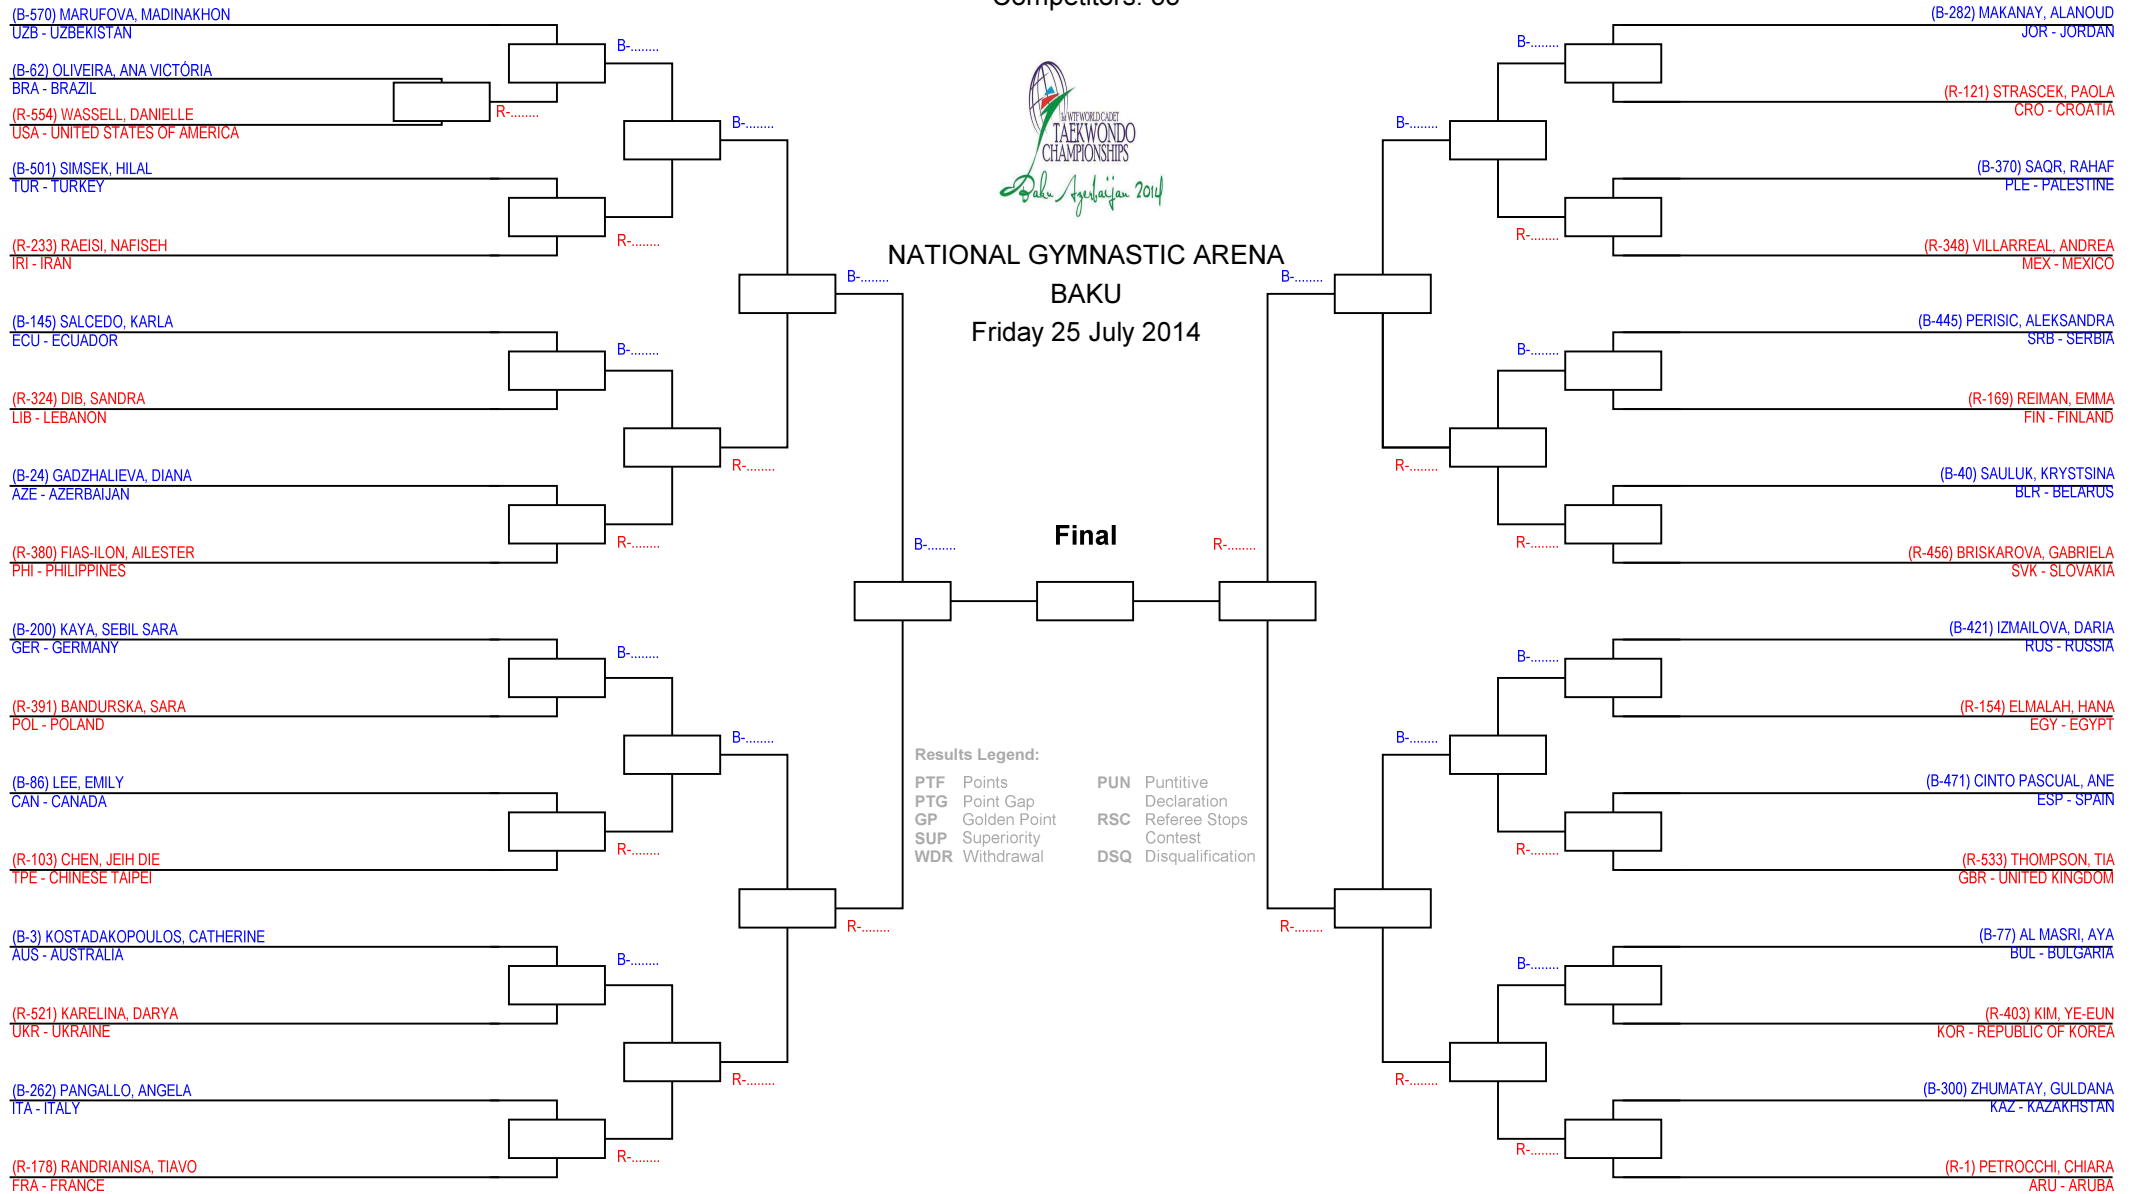

## Cadets Female A -41

Competitors: 33

NATIONAL GYMNASIUM ARENA

BAKU

Friday 25 July 2014

Final

**Results Legend:**

PTF	Points	PUN	Punitive Declaration
PTG	Point Gap	RSC	Referee Stops Contest
GP	Golden Point	DSQ	Disqualification
SUP	Superiority		
WDR	Withdrawal		